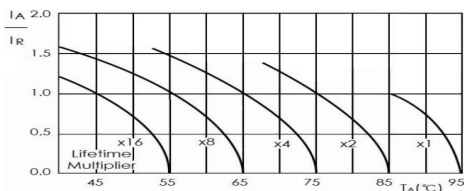

Life curve

Multiplier of useful life as a function of ambient temperature and ripple current load I_A : actual ripple current at 120Hz, I_R : rated ripple current at 120Hz 85°C